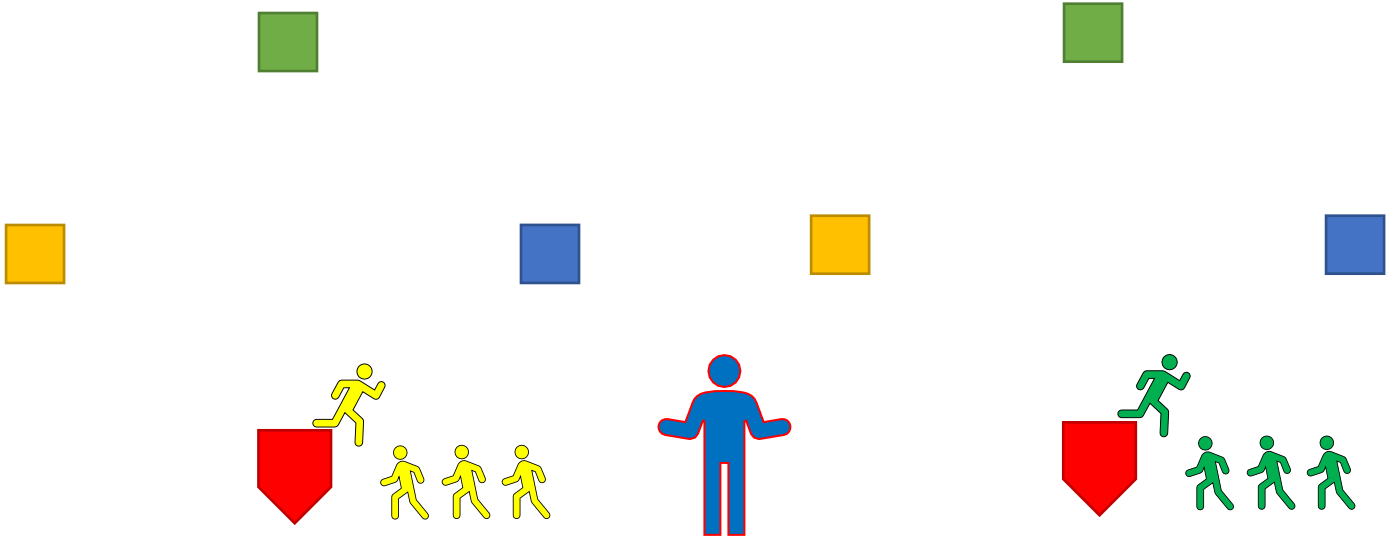

## Home Run Relay Race

Purpose: Base-Running

Equipment: 2-sets of colored Bases/Spots or Tape

Set-up: 2-sets of bases with standing line for players.

### Execution:

- Break players into two teams and assign each team to a set of bases
- Have them stand on standing spots/standing line, to the right of home plates
- Give the first player in each line a baton.
- On coaches whistle that players run around all the bases for a home run and hands the baton off to the next player who does the same.
- Continue until all players have gone around the bases and are back in their original formation
- First team to finish wins (but not really)